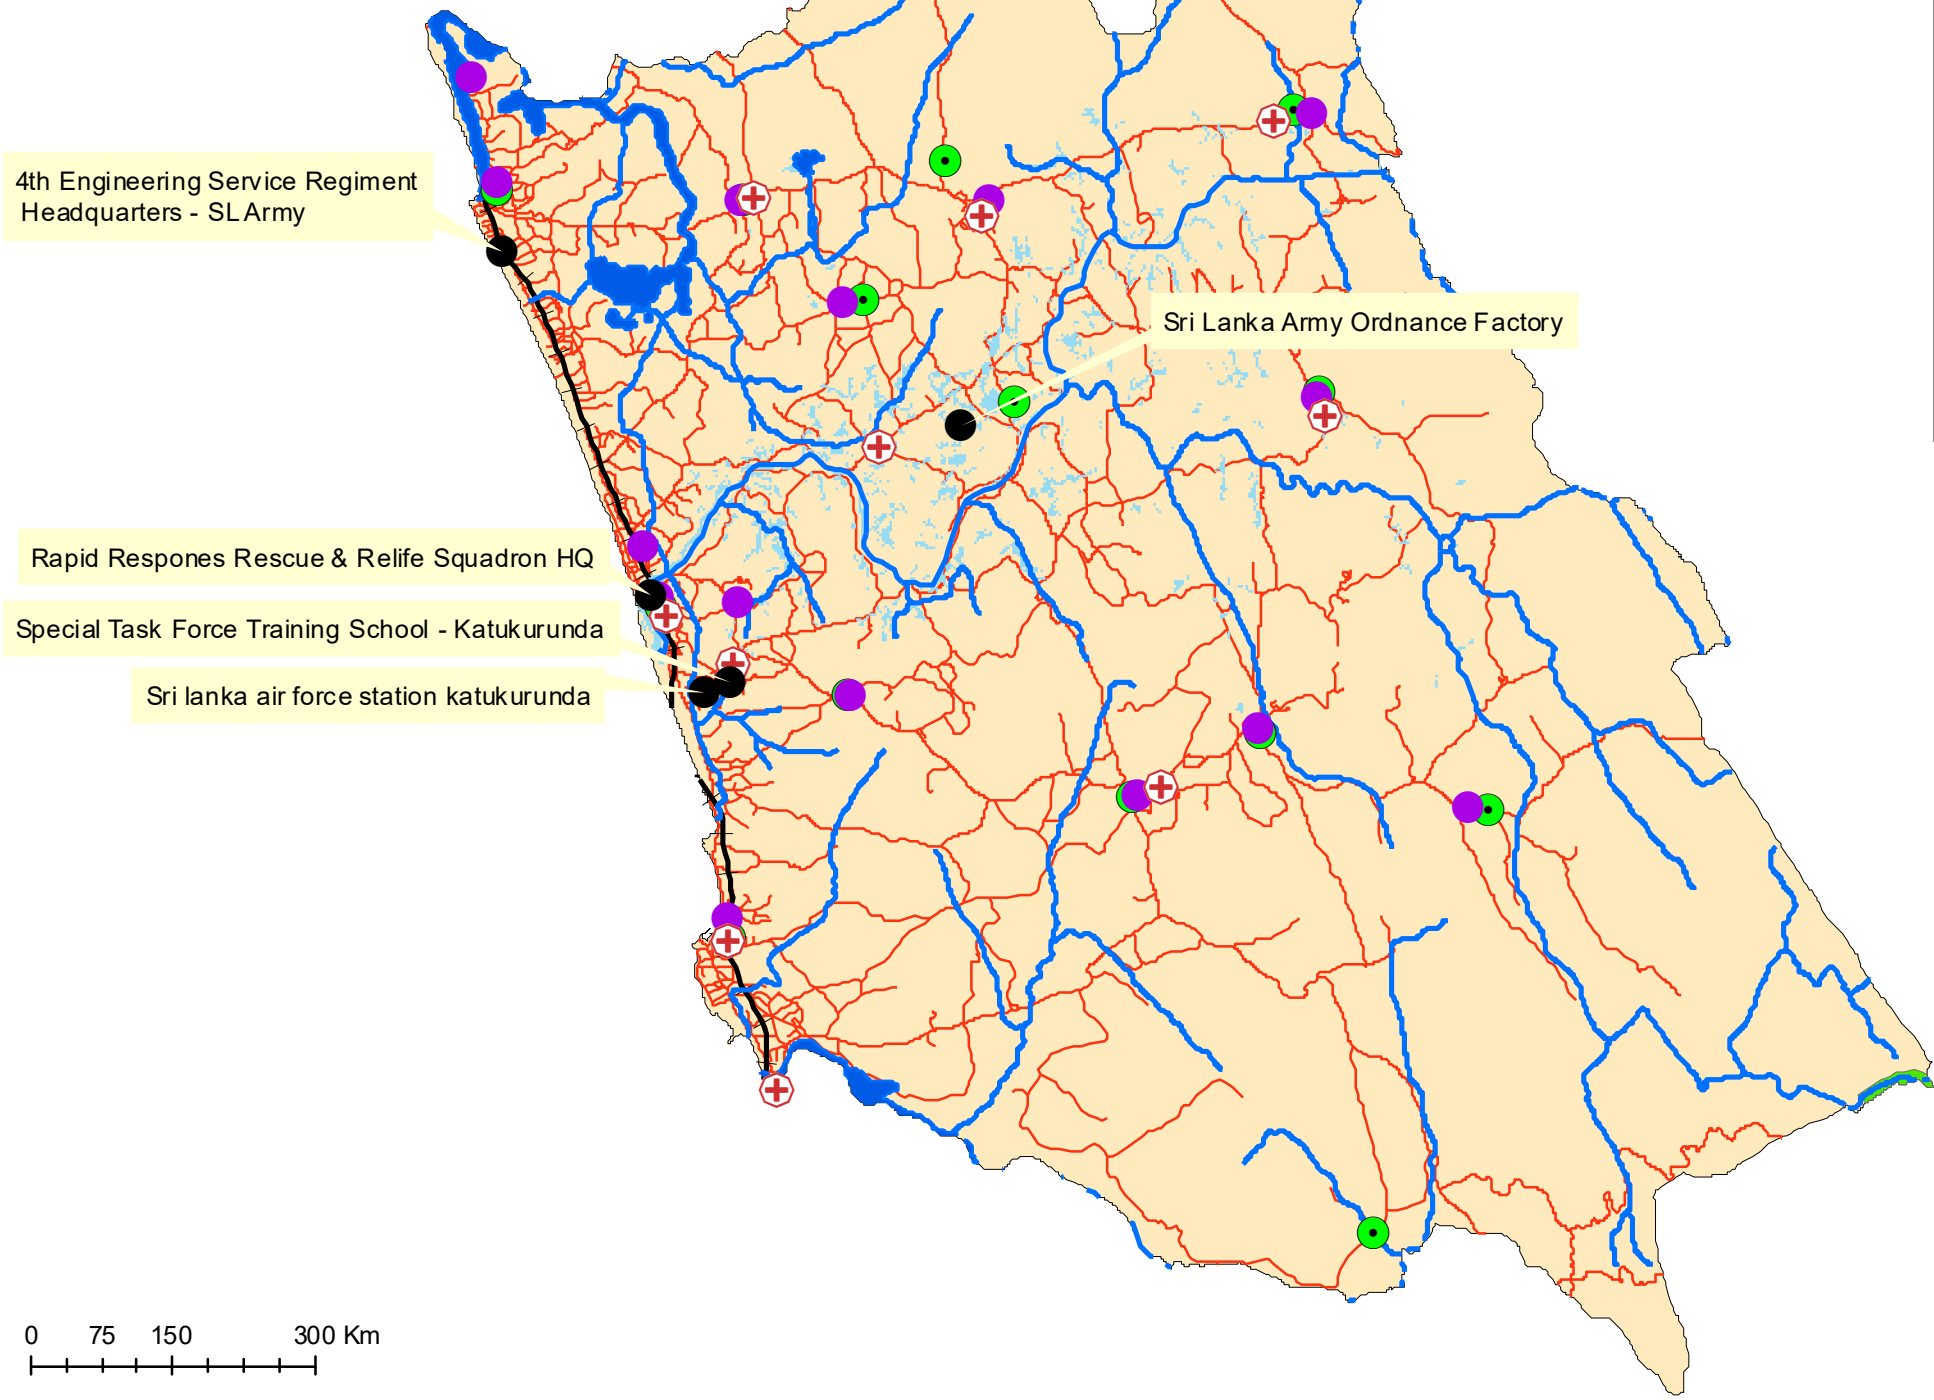

# KALUTHARA INUNDATION MAP - YEAR 2017

4th Engineering Service Regiment  
Headquarters - SL Army

Sri Lanka Army Ordnance Factory

Rapid Respones Rescue & Relife Squadron HQ

Special Task Force Training School - Katukurunda

Sri lanka air force station katukurunda

### Legend

- Inundation Year
- Tri-forces Camp
- Hospital
- Police Station
- DSD Office
- Bolgoda Lake
- Stream